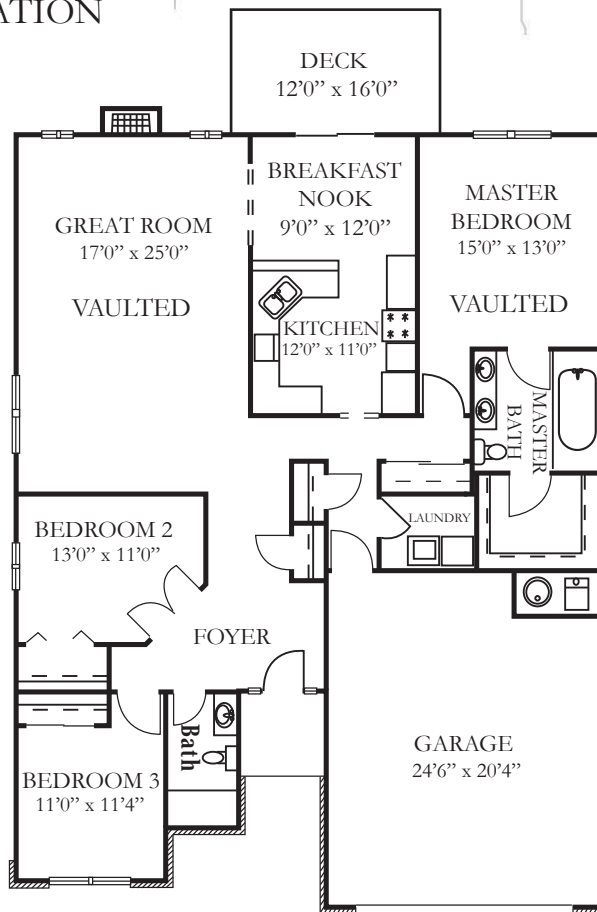

The SEBASTIAN

STANDARD ELEVATION

1,880 SQUARE FEET

NOT DRAWN TO SCALE

OPTIONAL FIREPLACE SHOWN

GENTRY
REAL ESTATE
COMPANY

986 S. State Road 446, Bloomington, IN 47401 812-332-7400 www.Gentry-RealEstate.com