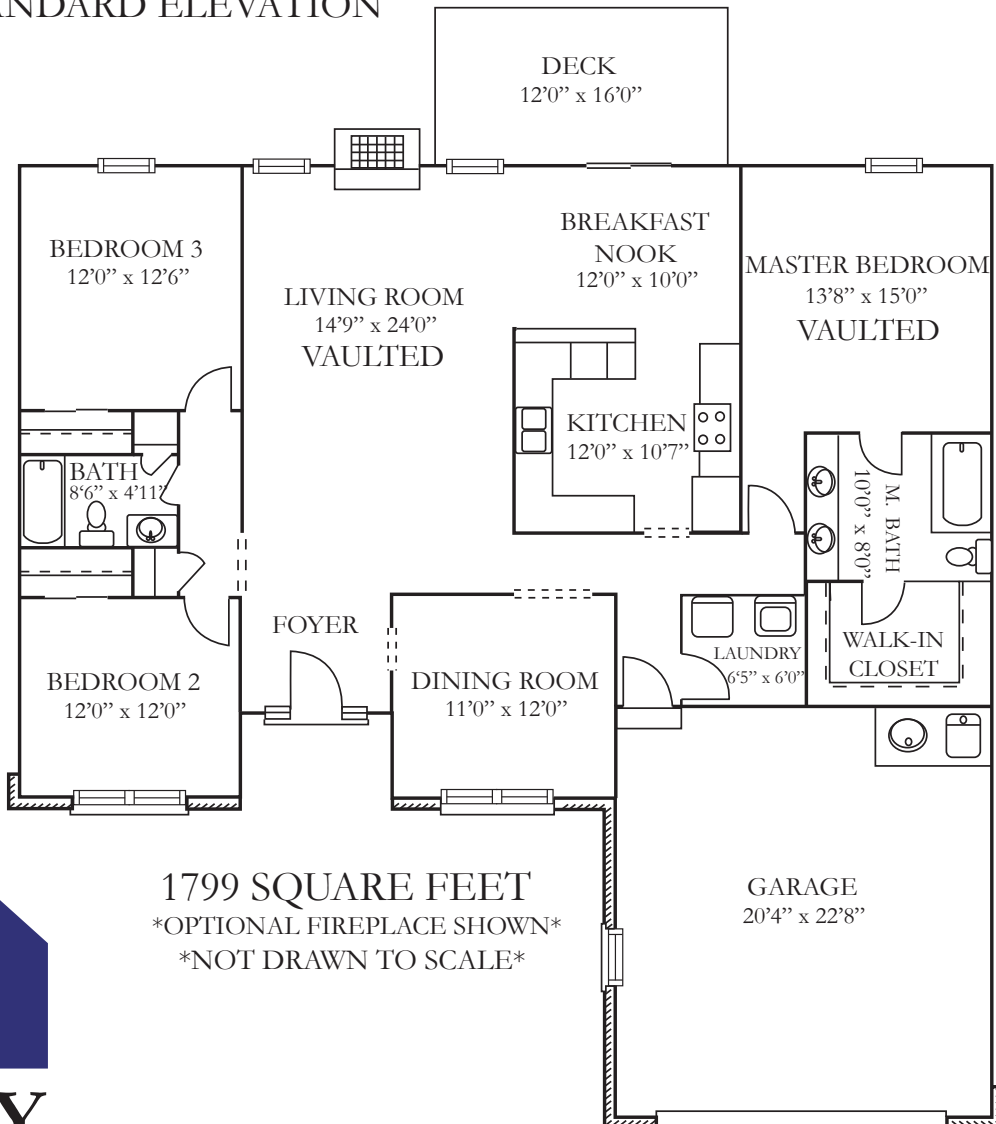

# The RILEY

STANDARD ELEVATION

1799 SQUARE FEET  
\*OPTIONAL FIREPLACE SHOWN\*  
\*NOT DRAWN TO SCALE\*