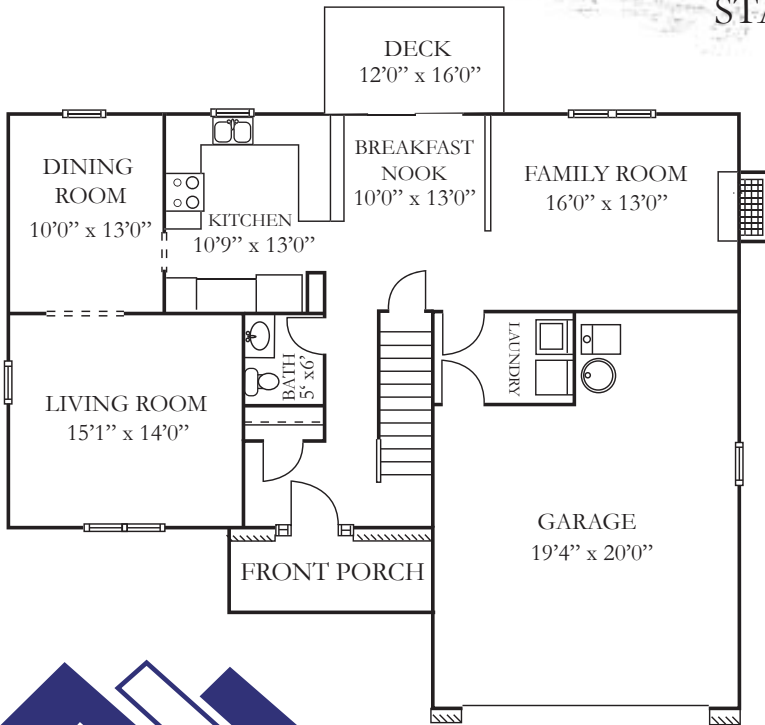

The LINDEN

STANDARD ELEVATION

2270 SQUARE FEET

NOT DRAWN TO SCALE

OPTIONAL FIREPLACE SHOWN

GENTRY
REAL ESTATE
COMPANY

986 S. State Road 446, Bloomington, IN 47401 812-332-7400 www.Gentry-RealEstate.com