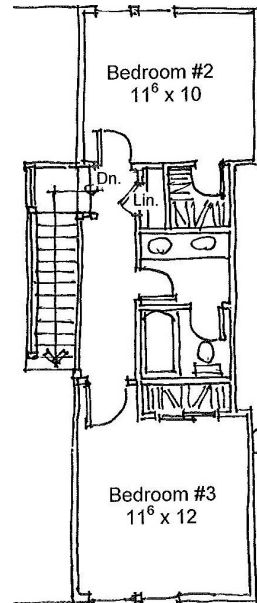

# the GLEASON

1 1/2 Story Home  
2060 Total SF

2nd Floor: 514 SF

Main Floor: 1546 SF

**Gentry Crest**  
at **RENWICK**

\*Not Drawn to Scale \*Fireplace Optional  
\*Room Sizes May Vary \*Basement Optional

Gentry Real Estate & Construction  
986 S. SR 446, Bloomington, IN 47401  
812.332.7400  
[www.gentry-realestate.com](http://www.gentry-realestate.com)