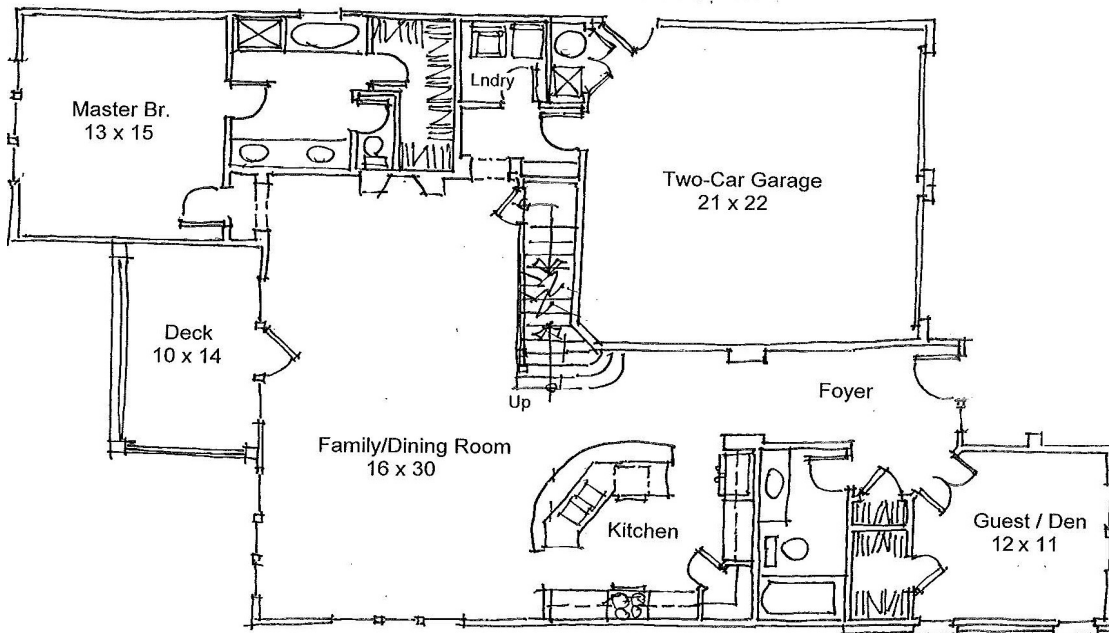

# the GLEASON

1 1/2 Story Home  
2060 Total SF

2nd Floor: 514 SF

Main Floor: 1546 SF

**Gentry Crest**  
at **RENWICK**

\*Not Drawn to Scale \*Fireplace Optional  
\*Room Sizes May Vary \*Basement Optional

Gentry Real Estate & Construction  
986 S. SR 446, Bloomington, IN 47401  
812.332.7400  
[www.gentry-realestate.com](http://www.gentry-realestate.com)