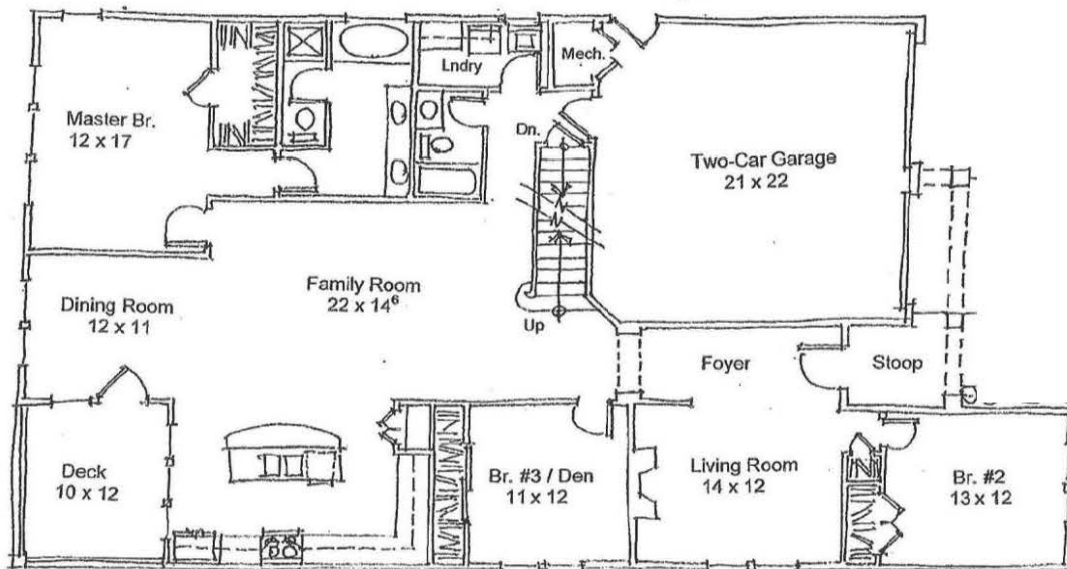

# the HUNTINGTON

Opt. Bonus Room: 613 SF

Main Floor: 1956 SF

**GentryCrest**  
at RENWICK

\*Not Drawn to Scale \*Fireplace Optional

\*Room Sizes May Vary \*Basement Optional

Gentry Real Estate & Construction  
986 S. SR 446, Bloomington, IN 47401  
812.332.7400  
www.gentry-realestate.com