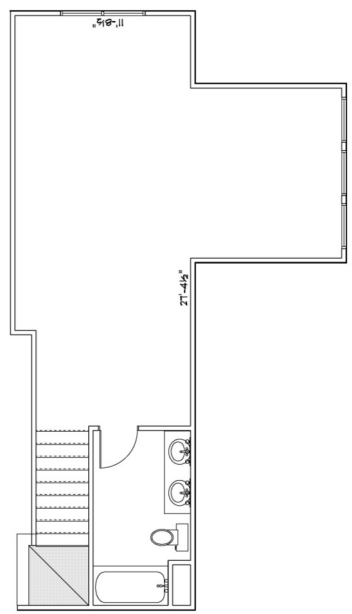

# the CERELLE

OPT. BONUS ROOM: 469 SF

MAIN FLOOR: 1834 SF

**GentryCrest**  
at RENWICK

\*Not Drawn to Scale \*Fireplace Optional  
\*Room Sizes May Vary \*Basement Optional

Gentry Real Estate & Construction  
986 S. SR 446, Bloomington, IN 47401  
812.332.7400  
www.gentry-realestate.com