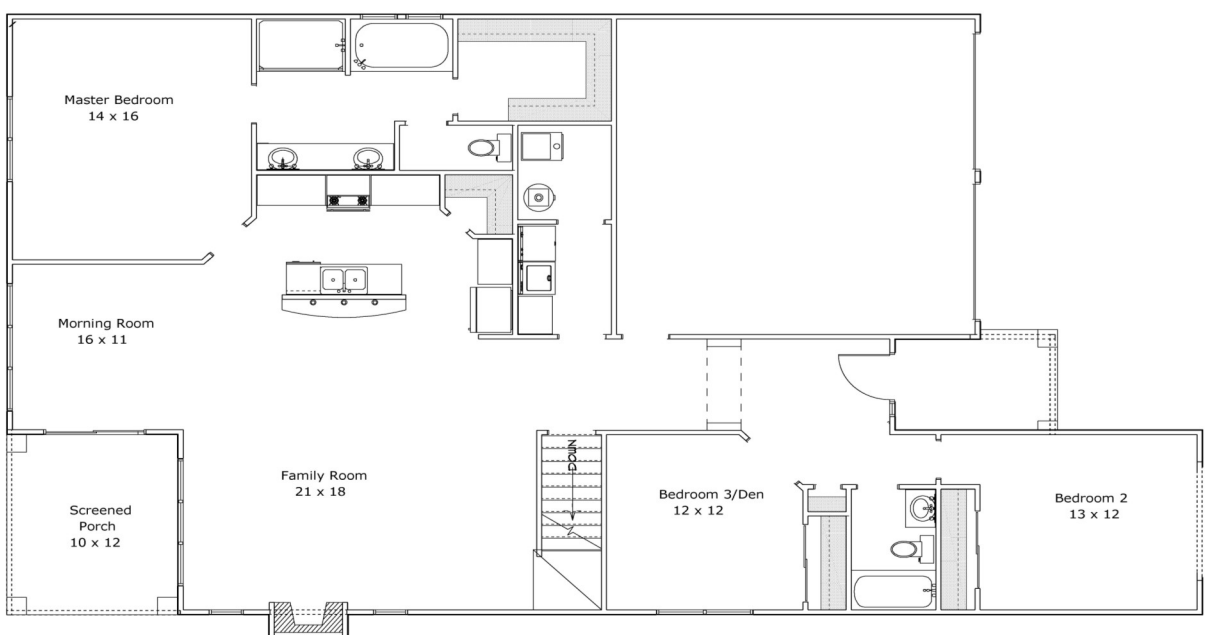

# the CERELLE

OPT. BONUS ROOM: 469 SF

MAIN FLOOR: 1834 SF

**GentryCrest**  
at RENWICK

\*Not Drawn to Scale \*Fireplace Optional  
\*Room Sizes May Vary \*Basement Optional

Gentry Real Estate & Construction  
986 S. SR 446, Bloomington, IN 47401  
812.332.7400  
www.gentry-realestate.com