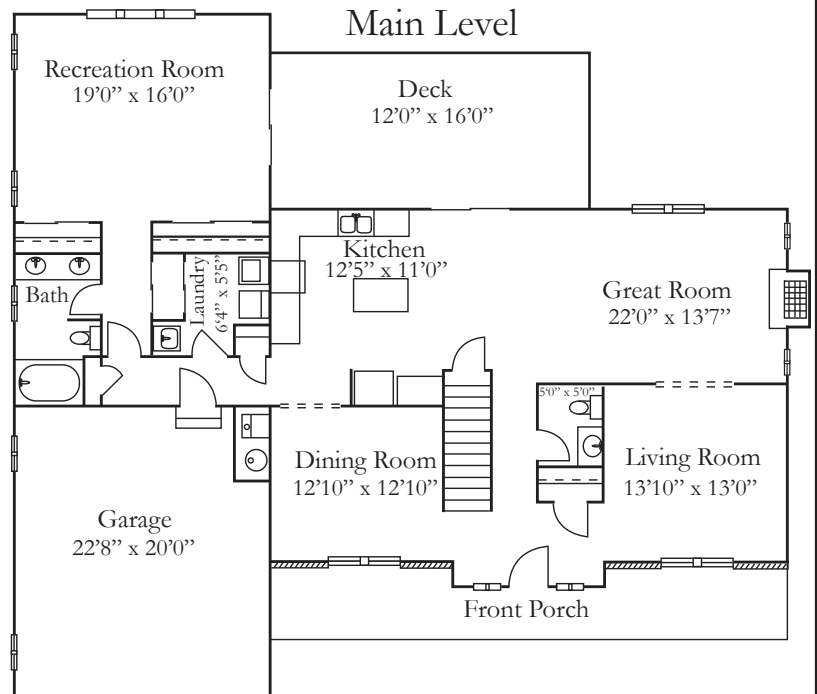

The BINGHAM

OPTIONAL ELVATION A

3293 SQUARE FEET

NOT DRAWN TO SCALE

OPTIONAL UPGRADES SHOWN

GENTRY
REAL ESTATE
COMPANY

986 S. State Road 446, Bloomington, IN 47401

812-332-7400